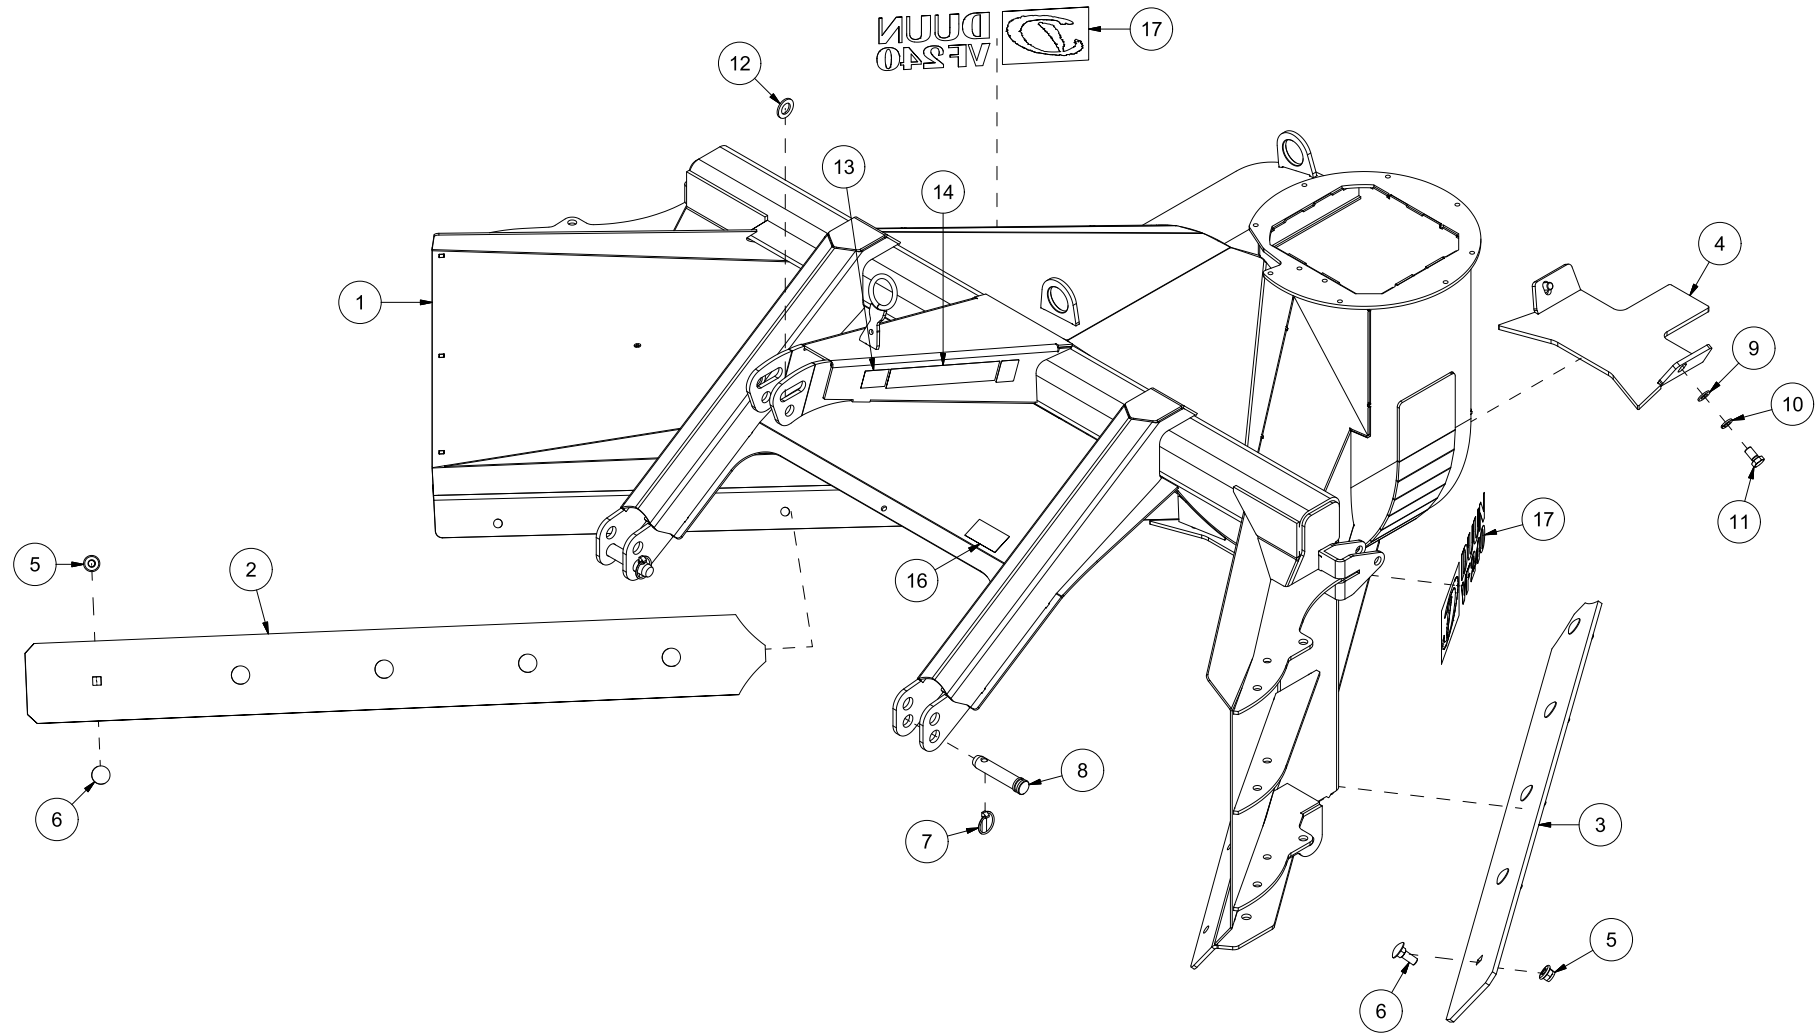

# VF240 Spare parts catalogue

Serial number: from 140033 | up to 190000

CONTENT.....	2
25148001   HULL .....	4
25148002   EJECTOR FAN.....	6
25148003   EJECTOR SPOUT .....	8
25148004   BREAKDOWN FLAP .....	10
25148005   CYLINDER EJECTOR SPOUT.....	12
25148006   STRUT EJECTOR SPOUT .....	14
25148007   SKID PAD .....	16
25148008   RIGHT SIDE EXTENSION 1,0M .....	18
25148009   RIGHT SIDE EXTENSION 1,6M .....	20
25148010   LEFT SIDE EXTENSION 1,0M .....	22
25148011   DOUBLE WEAR STEEL.....	24
25148012   REAR SKID PAD .....	26
25148013   WHEEL.....	28

Pos	Qty	Article no	Designation
1	1	12514001	Hull VF240
2	1	12514003	Wear steel, right 10x170x1570
3	1	12514004	Wear steel, left 10x170x1436
4	1	12514002	Wear steel fan housing 80 cm
5	10	2489175	Locking nut with flange M16 EIZn DIN 6926
6	10	2344491	Locking screw M16x45 EIZn 8.8 DIN 603
7	2	2556142	Locking pin Ø10x40
8	2	2551730	Drawbar bolt cat. 2 Ø28x95
9	2	2531078	Washer M16 EIZn DIN 125
10	2	2534078	Spring washer M16 EIZn DIN 127
11	2	2422485	Hexagon screw M16x30 EIZn 8.8 DIN 933
12	2	2533095	Washer Ø26/45x4
13	1	2935063	Sticker 68x40 CE
14	1	2935121	Sticker 45x309 Snow blower 540 rpm collection plate
16	1	2935088	Sticker 90x48 Risk of hand crushing
17	2	2935114	Sticker VF240 450x138

Pos	Qty	Article no	Designation
1	4	2344330	Locking screw M10x25 EIZn 8.8 DIN 603
2	4	1252039	Bearing washer
3	6	2533065	Body washer ø11/35x3
4	6	2483610	Locking nut M10 EIZn DIN 985
5	2	1252037	Strut for breakdown flap
6	2	2344335	Locking screw M10x45 EIZn 8.8 DIN 603
7	2	1252041	Bearing sleeve on spout
8	1	1252036	Breakdown flap 80 cm