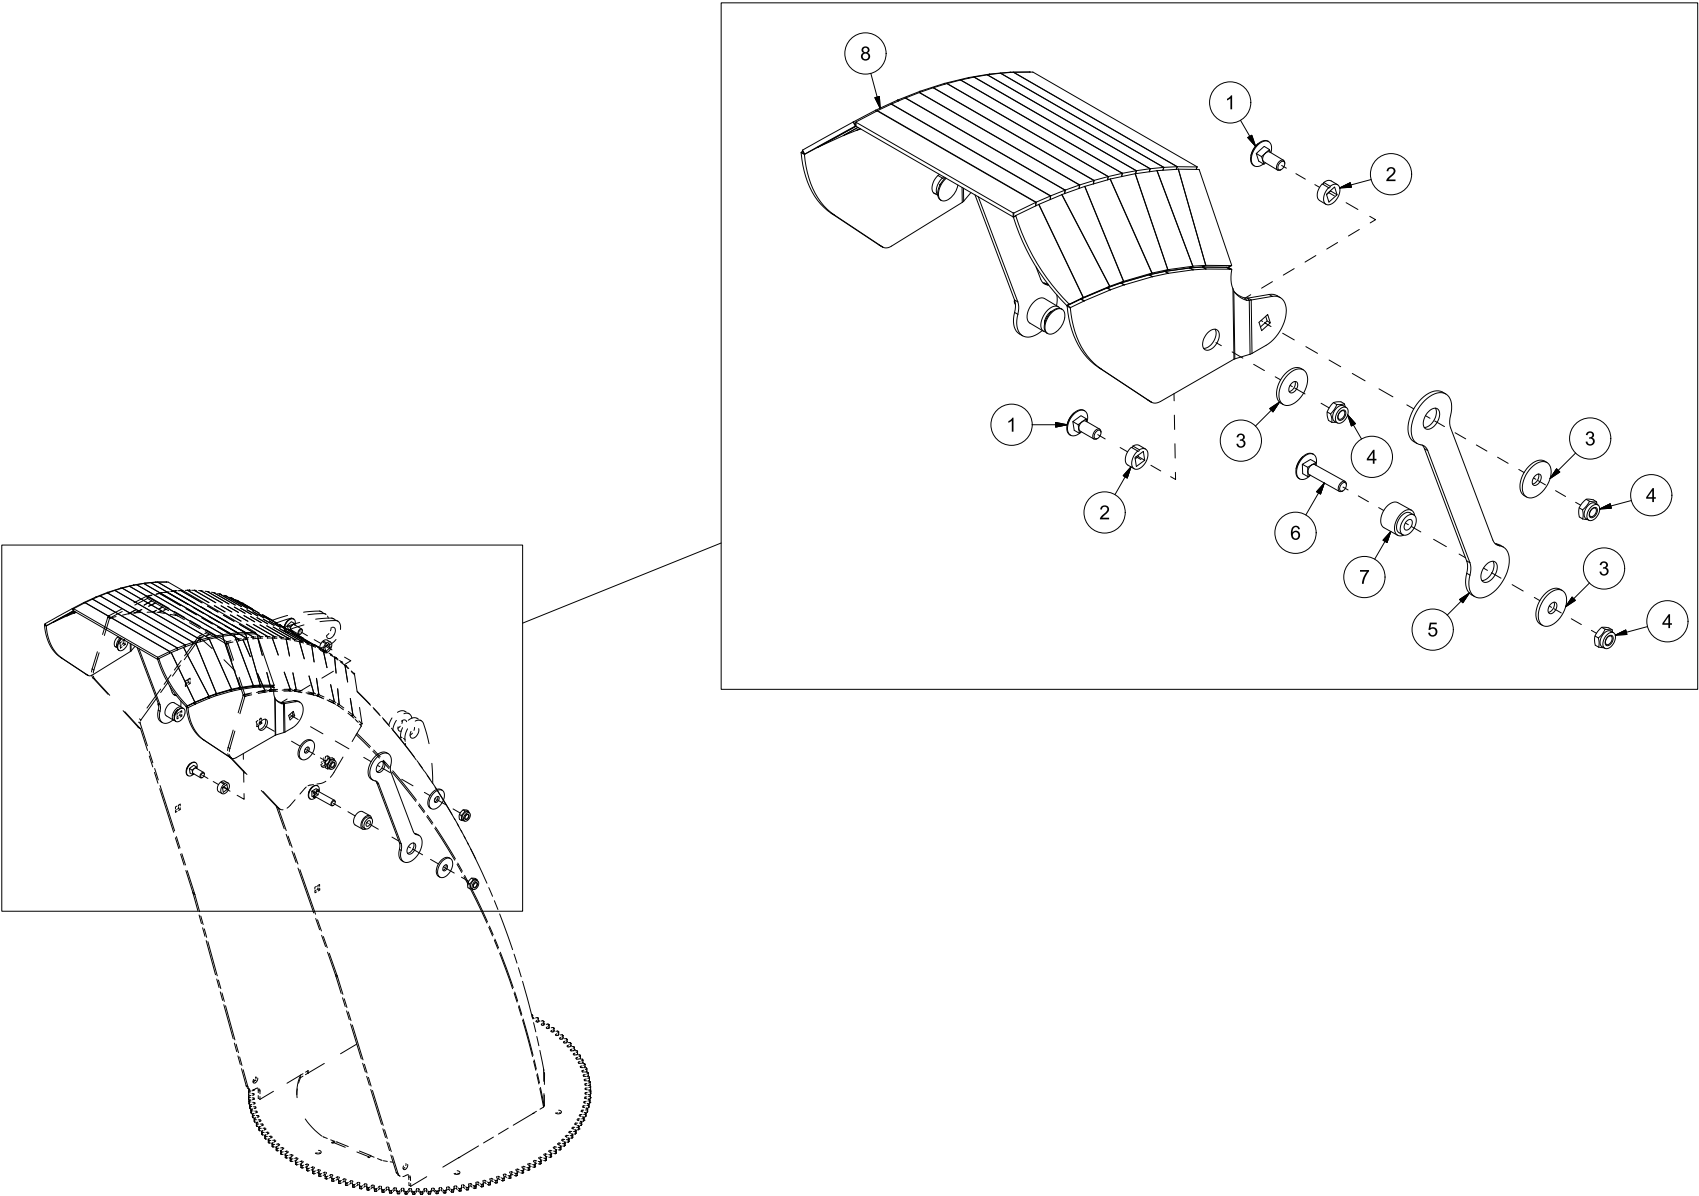

Pos	Qty	Article no	Designation
1	4	2344330	Locking screw M10x25 EIZn 8.8 DIN 603
2	4	1252039	Bearing washer
3	6	2533065	Body washer ø11/35x3
4	6	2483610	Locking nut M10 EIZn DIN 985
5	2	1252037	Strut for breakdown flap
6	2	2344335	Locking screw M10x45 EIZn 8.8 DIN 603
7	2	1252041	Bearing sleeve on spout
8	1	1252036	Breakdown flap 80 cm