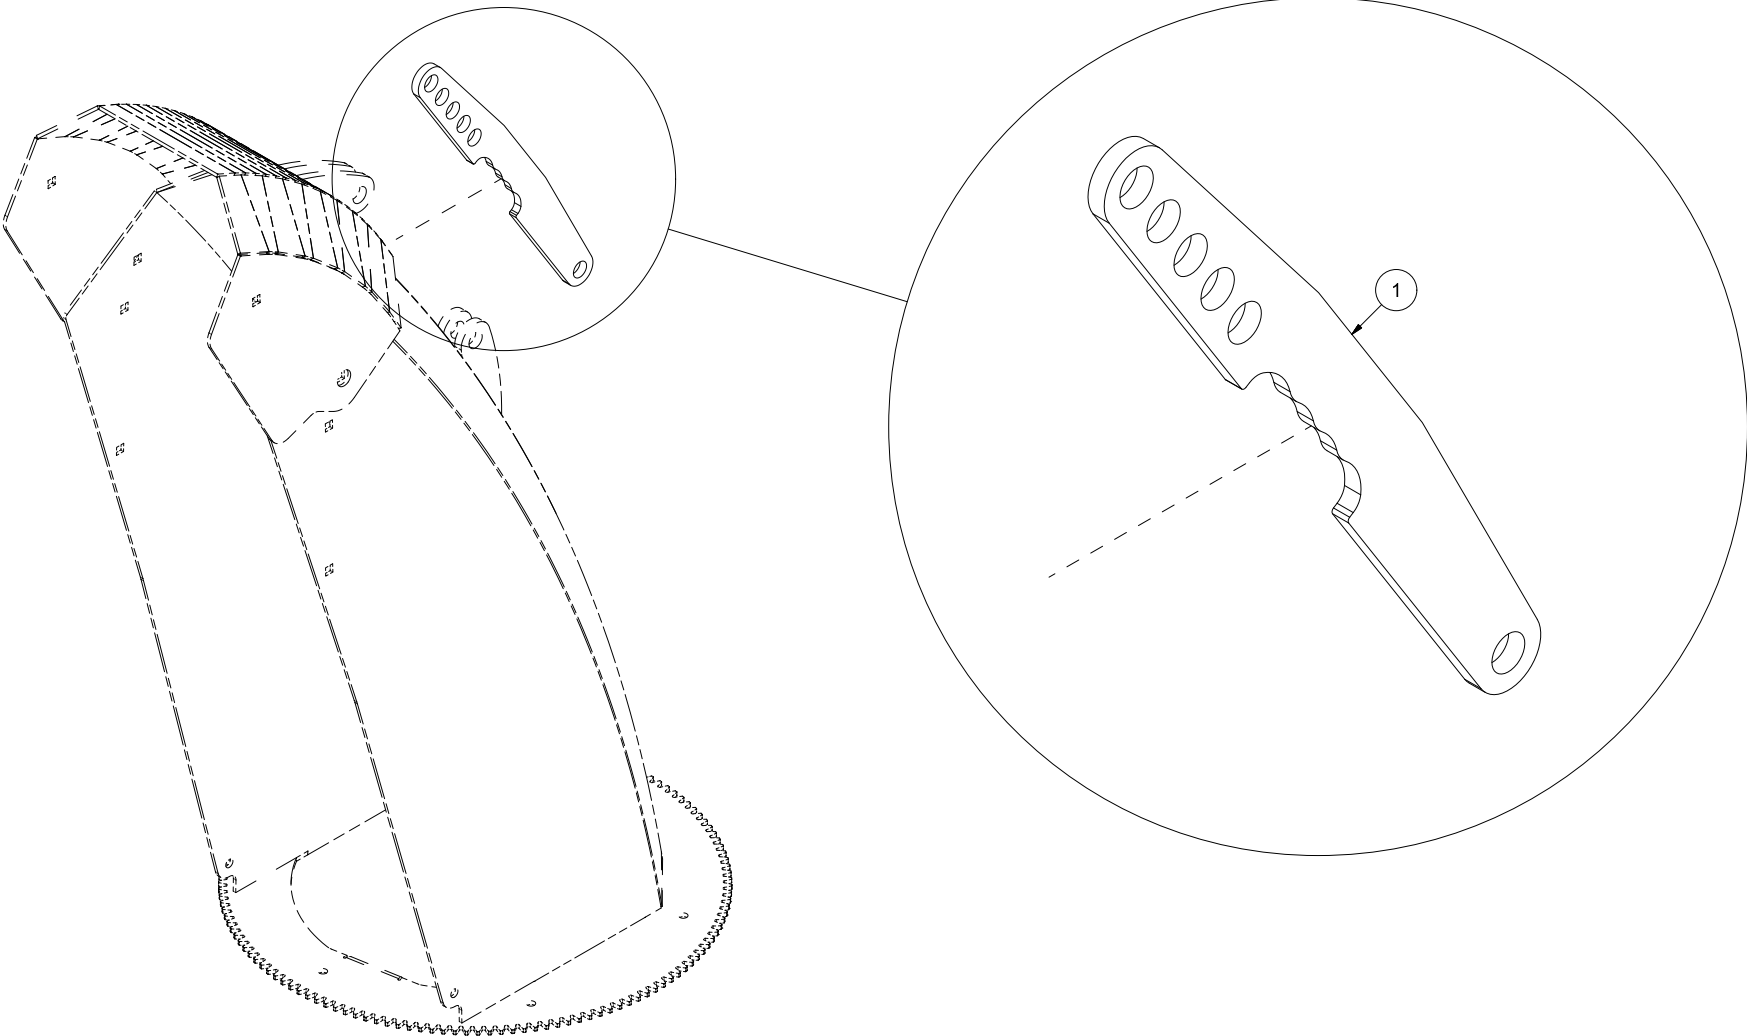

Pos	Qty	Article no	Designation
1	1	2955362	Cylinder 32x20x125 H20H20
2	2	2957754	Hexagon nipple GEK BSP 1/4" L10 ED