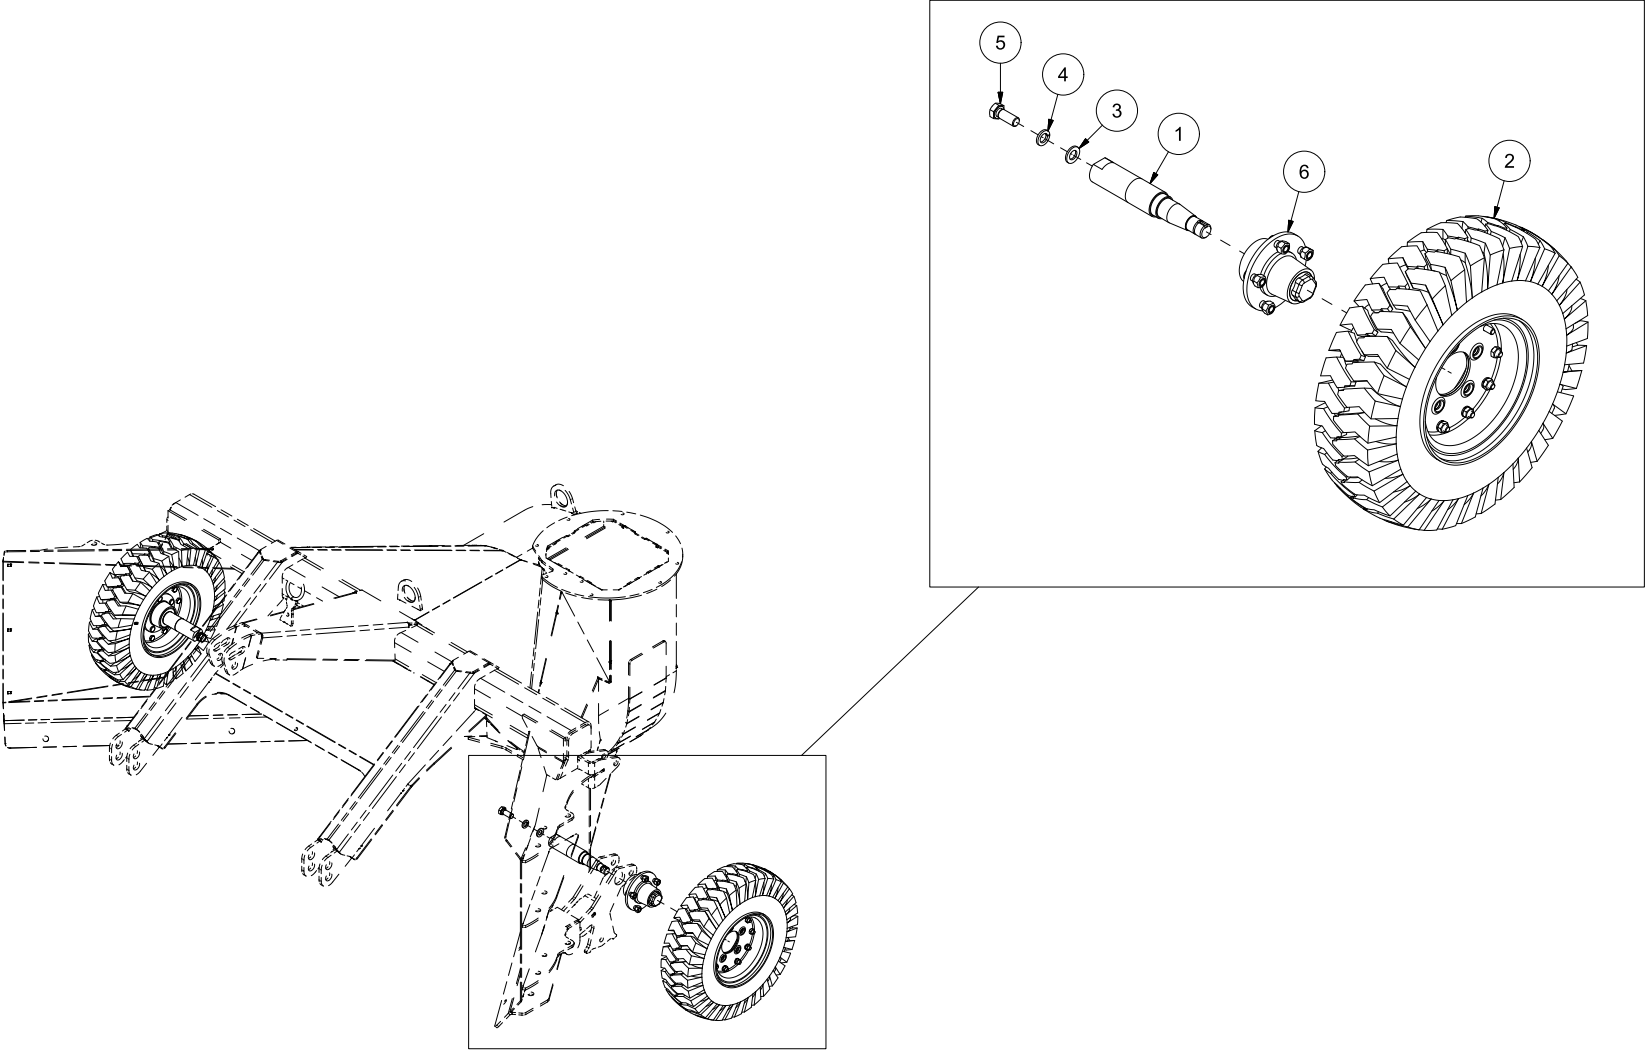

# VF240 Spare parts catalogue

Serial number: from 140033 | up to 190000

CONTENT.....	2
25148001   HULL .....	4
25148002   EJECTOR FAN.....	6
25148003   EJECTOR SPOUT .....	8
25148004   BREAKDOWN FLAP .....	10
25148005   CYLINDER EJECTOR SPOUT.....	12
25148006   STRUT EJECTOR SPOUT .....	14
25148007   SKID PAD .....	16
25148008   RIGHT SIDE EXTENSION 1,0M .....	18
25148009   RIGHT SIDE EXTENSION 1,6M .....	20
25148010   LEFT SIDE EXTENSION 1,0M .....	22
25148011   DOUBLE WEAR STEEL.....	24
25148012   REAR SKID PAD .....	26
25148013   WHEEL.....	28

Pos	Qty	Article no	Designation
1	1	1251180	Side extension 1m Left VF230/252
2	3	2422495	Hexagon screw M16x60 EIZn 8.8 DIN 931
3	6	2531078	Washer M16 EIZn DIN 125
4	1	1251143	Rod attachment side extension VF230/252
5	3	2483613	Locking nut M16 EIZn DIN 985
6	1	2556138	Locking pin Ø6
7	1	12514009	Shims wear steel side extension
8	1	12514005	Wear steel side extension 10x185x900
9	4	2344493	Locking screw M16x50 EIZn 8.8 DIN 603
10	4	2489175	Locking nut with flange M16 EIZn DIN 6926

Pos	Qty	Article no	Designation
1	2	1252133	Shaft pin for wheel
2	2	2941520	Wheel 6.00x9 10L Compl. w/rim
3	2	2531078	Washer M16 EIZn DIN 125
4	2	2534078	Spring washer M16 EIZn DIN 127
5	2	2422489	Hexagon screw M16x40 EIZn 8.8 DIN 933
6	2	2941621	Hub no. 21 without shaft pin