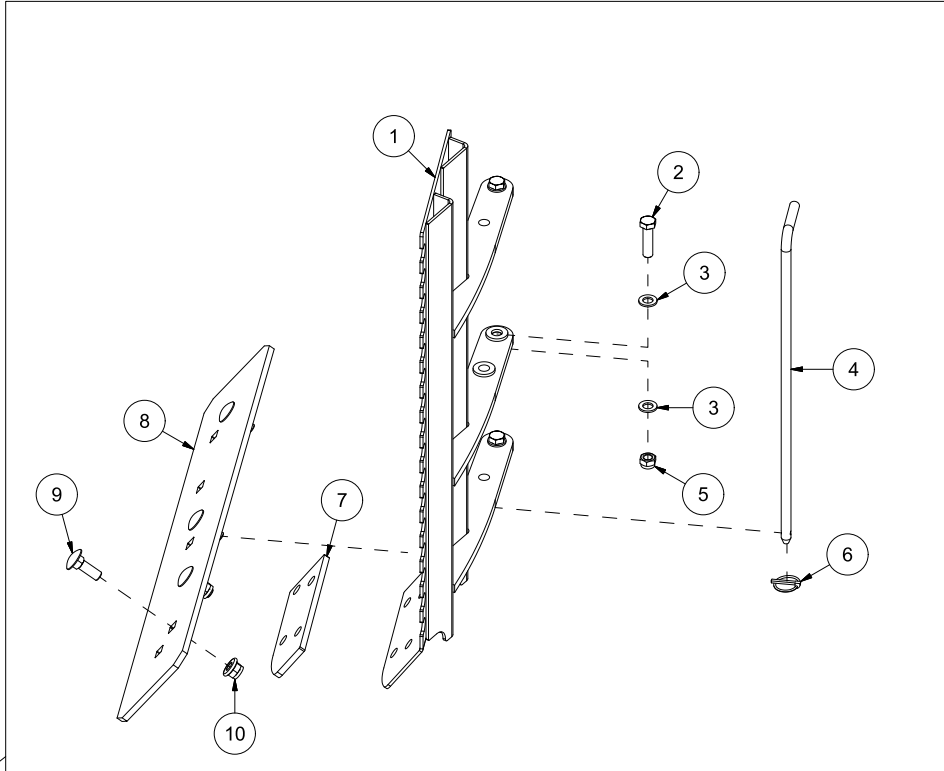

Pos	Qty	Article no	Designation
1	1	1251180	Side extension 1m Left VF230/252
2	3	2422495	Hexagon screw M16x60 EIZn 8.8 DIN 931
3	6	2531078	Washer M16 EIZn DIN 125
4	1	1251143	Rod attachment side extension VF230/252
5	3	2483613	Locking nut M16 EIZn DIN 985
6	1	2556138	Locking pin Ø6
7	1	12514009	Shims wear steel side extension
8	1	12514005	Wear steel side extension 10x185x900
9	4	2344493	Locking screw M16x50 EIZn 8.8 DIN 603
10	4	2489175	Locking nut with flange M16 EIZn DIN 6926