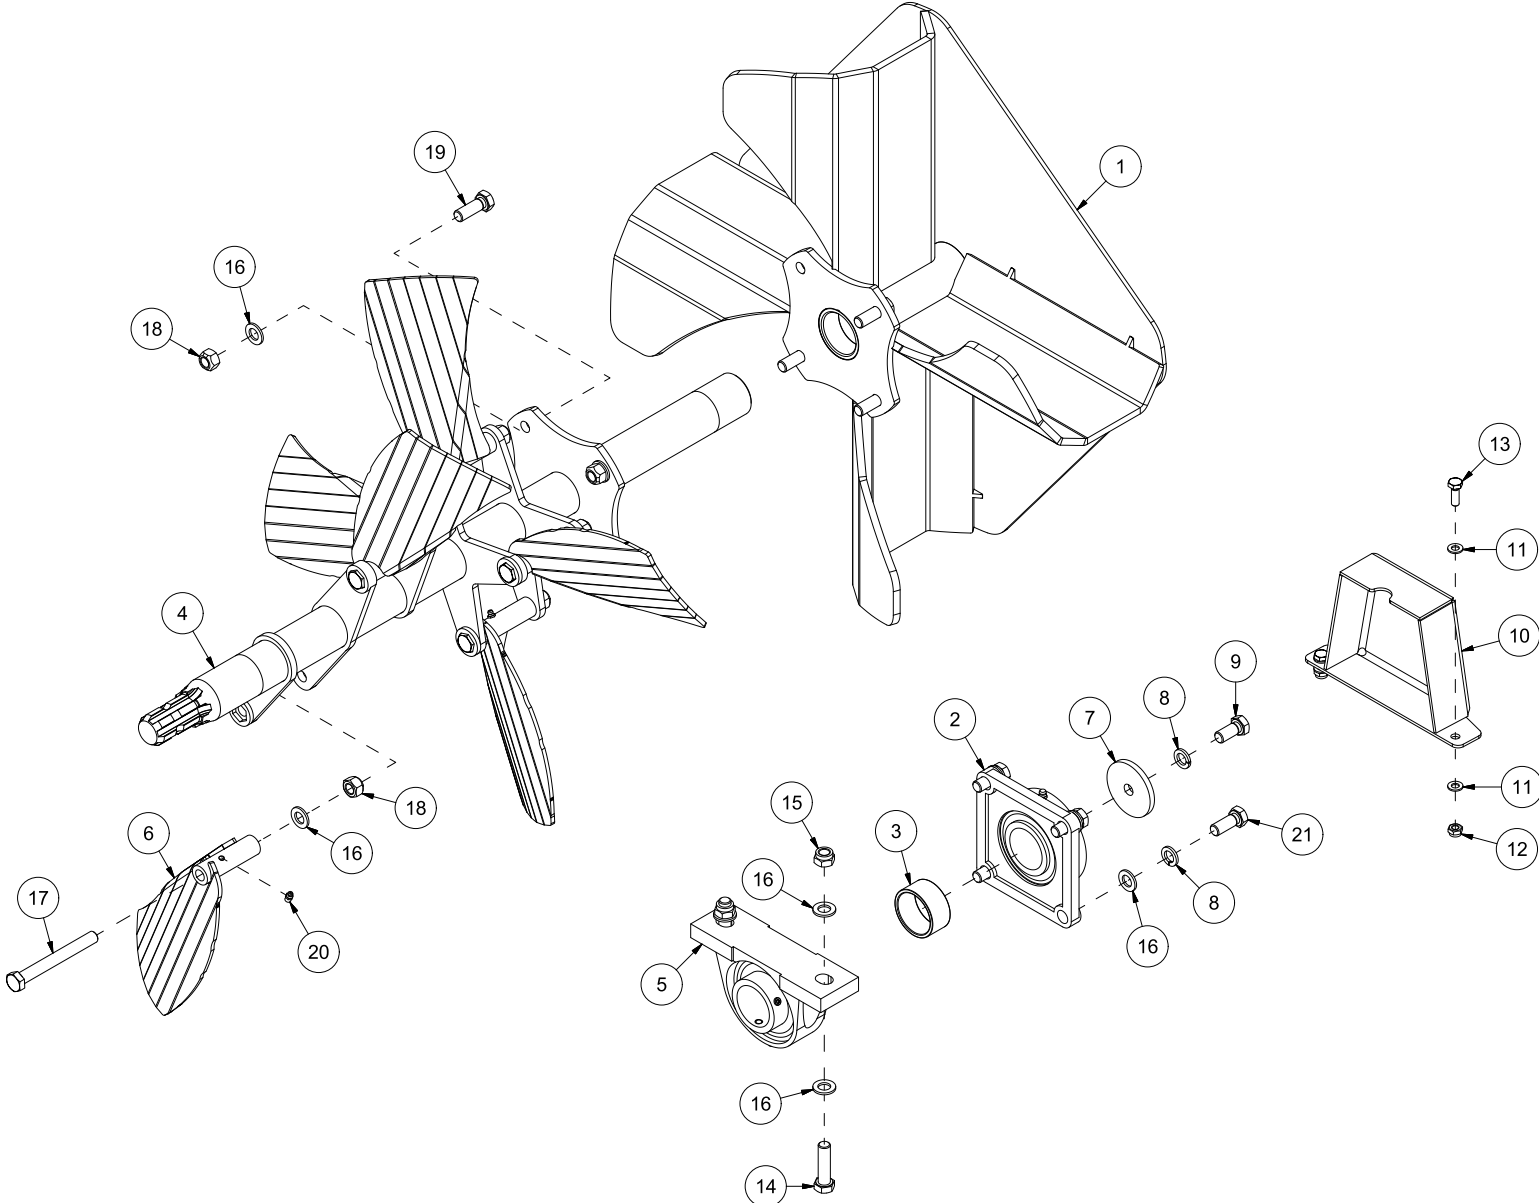

# VF240 Spare parts catalogue

Serial number: from 140033 | up to 190000

CONTENT.....	2
25148001   HULL .....	4
25148002   EJECTOR FAN.....	6
25148003   EJECTOR SPOUT .....	8
25148004   BREAKDOWN FLAP .....	10
25148005   CYLINDER EJECTOR SPOUT.....	12
25148006   STRUT EJECTOR SPOUT .....	14
25148007   SKID PAD .....	16
25148008   RIGHT SIDE EXTENSION 1,0M .....	18
25148009   RIGHT SIDE EXTENSION 1,6M .....	20
25148010   LEFT SIDE EXTENSION 1,0M .....	22
25148011   DOUBLE WEAR STEEL.....	24
25148012   REAR SKID PAD .....	26
25148013   WHEEL.....	28

Pos	Qty	Article no	Designation
1	1	12514001	Hull VF240
2	1	12514003	Wear steel, right 10x170x1570
3	1	12514004	Wear steel, left 10x170x1436
4	1	12514002	Wear steel fan housing 80 cm
5	10	2489175	Locking nut with flange M16 EIZn DIN 6926
6	10	2344491	Locking screw M16x45 EIZn 8.8 DIN 603
7	2	2556142	Locking pin Ø10x40
8	2	2551730	Drawbar bolt cat. 2 Ø28x95
9	2	2531078	Washer M16 EIZn DIN 125
10	2	2534078	Spring washer M16 EIZn DIN 127
11	2	2422485	Hexagon screw M16x30 EIZn 8.8 DIN 933
12	2	2533095	Washer Ø26/45x4
13	1	2935063	Sticker 68x40 CE
14	1	2935121	Sticker 45x309 Snow blower 540 rpm collection plate
16	1	2935088	Sticker 90x48 Risk of hand crushing
17	2	2935114	Sticker VF240 450x138

Pos	Qty	Article no	Designation
1	4	2344330	Locking screw M10x25 EIZn 8.8 DIN 603
2	4	1252039	Bearing washer
3	6	2533065	Body washer ø11/35x3
4	6	2483610	Locking nut M10 EIZn DIN 985
5	2	1252037	Strut for breakdown flap
6	2	2344335	Locking screw M10x45 EIZn 8.8 DIN 603
7	2	1252041	Bearing sleeve on spout
8	1	1252036	Breakdown flap 80 cm

Pos	Qty	Article no	Designation
1	2	1252133	Shaft pin for wheel
2	2	2941520	Wheel 6.00x9 10L Compl. w/rim
3	2	2531078	Washer M16 EIZn DIN 125
4	2	2534078	Spring washer M16 EIZn DIN 127
5	2	2422489	Hexagon screw M16x40 EIZn 8.8 DIN 933
6	2	2941621	Hub no. 21 without shaft pin