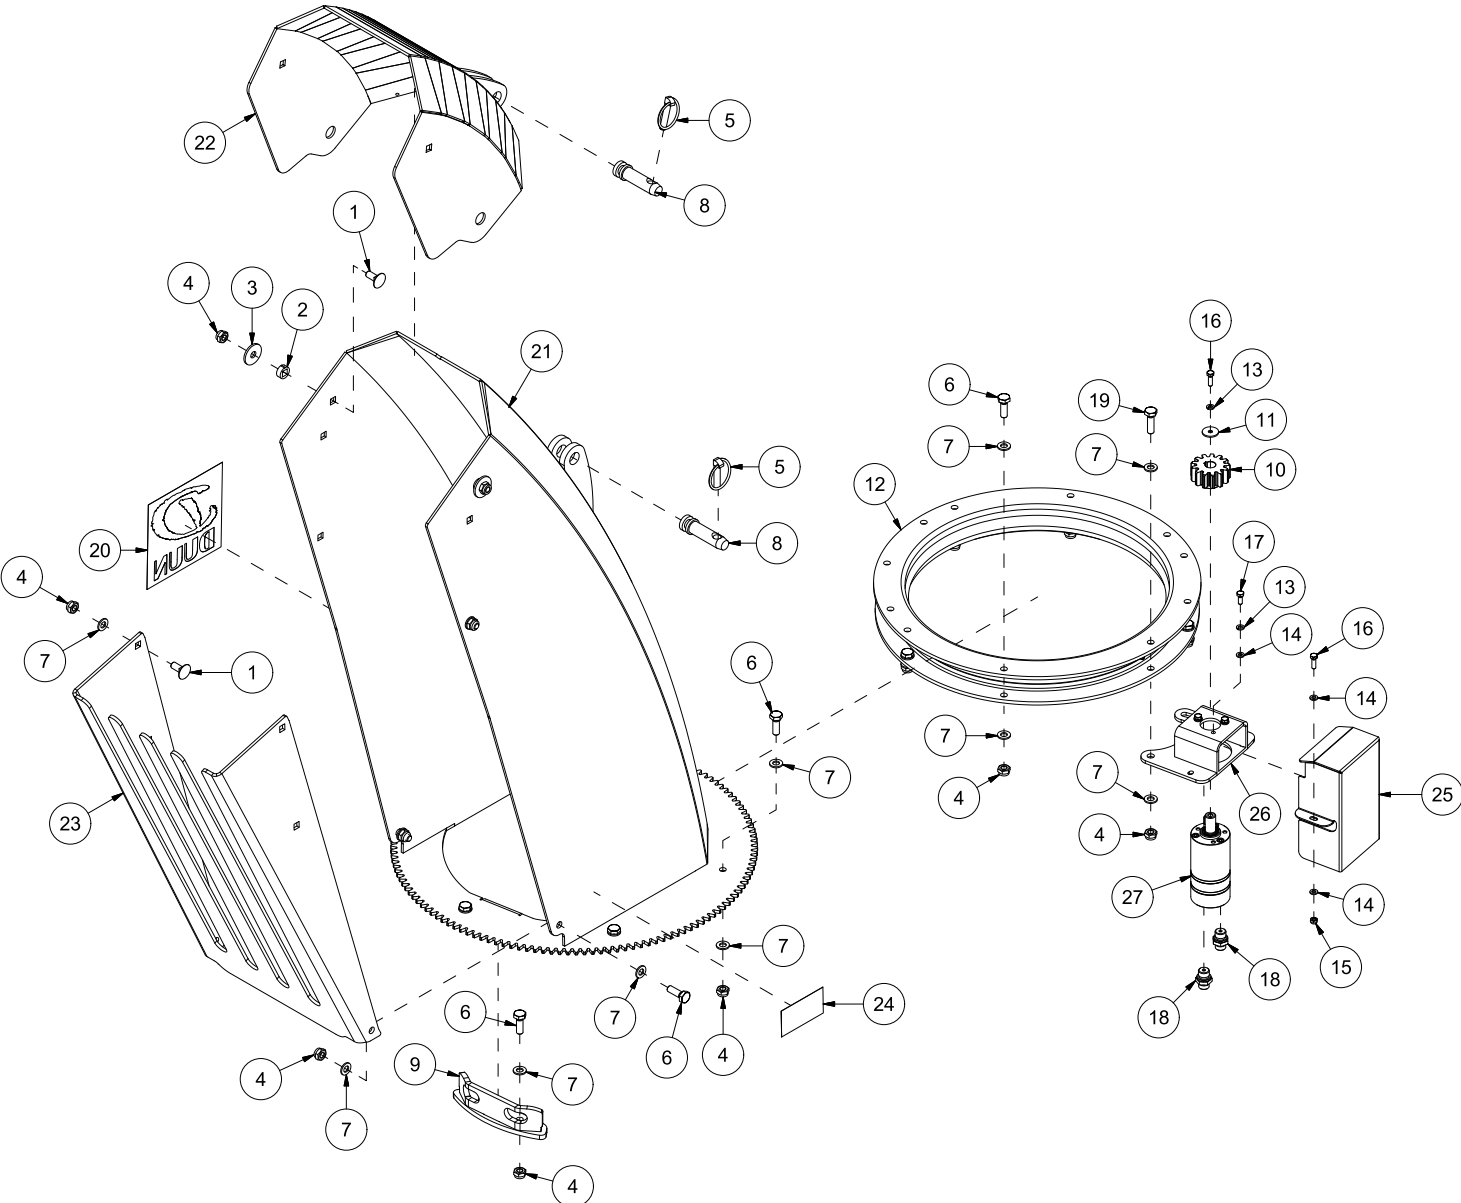

Pos	Qty	Article no	Designation
1	4	2344330	Locking screw M10x25 EIZn 8.8 DIN 603
2	2	1252039	Bearing washer
3	2	1252039	Body washer ø11/35x3
4	22	2483610	Locking nut M10 EIZn DIN 985
5	2	2556142	Locking pin Ø10x40
6	16	2422299	Hexagon screw M10x30 EIZn 8.8 DIN 933
7	36	2531060	Washer M10 EIZn DIN 125
8	2	2526317	Bolt Ø19,8x45
9	1	1251152	Stops against hull
10	1	2964105	Cog wheel module 4
11	1	1251198	Washer for cog wheel
12	1	1251136	Ball bearing ring Ø500
13	4	2538039	Spring washer M6 A4 DIN 127
14	7	2537036	Washer M6 A4 DIN 125
15	2	2483808	Locking nut M6 A4 DIN 985
16	3	2426205	Hexagon screw M6x20 A4 DIN933
17	3	2426200	Hexagon screw M6x16 A4 DIN 933
18	2	2957751	Hexagon nipple GEK BSP 3/8" L10 ED Ø3,0
19	2	2422301	Hexagon screw M10x35 EIZn 8.8 DIN 933
20	1	2935150	Sticker Duun 160x160
21	1	1252035	Ejector spout 80 cm
22	1	1252032	Outlet flap 80 cm
23	1	1252044	Grate
24	2	2935088	Sticker 90x48 Risk of hand crushing
25	1	12512006	Cover o/hydraulic motor
26	1	12512015	Bracket f/oil engine
27	1	2955504	Hydraulic motor 40 ccm