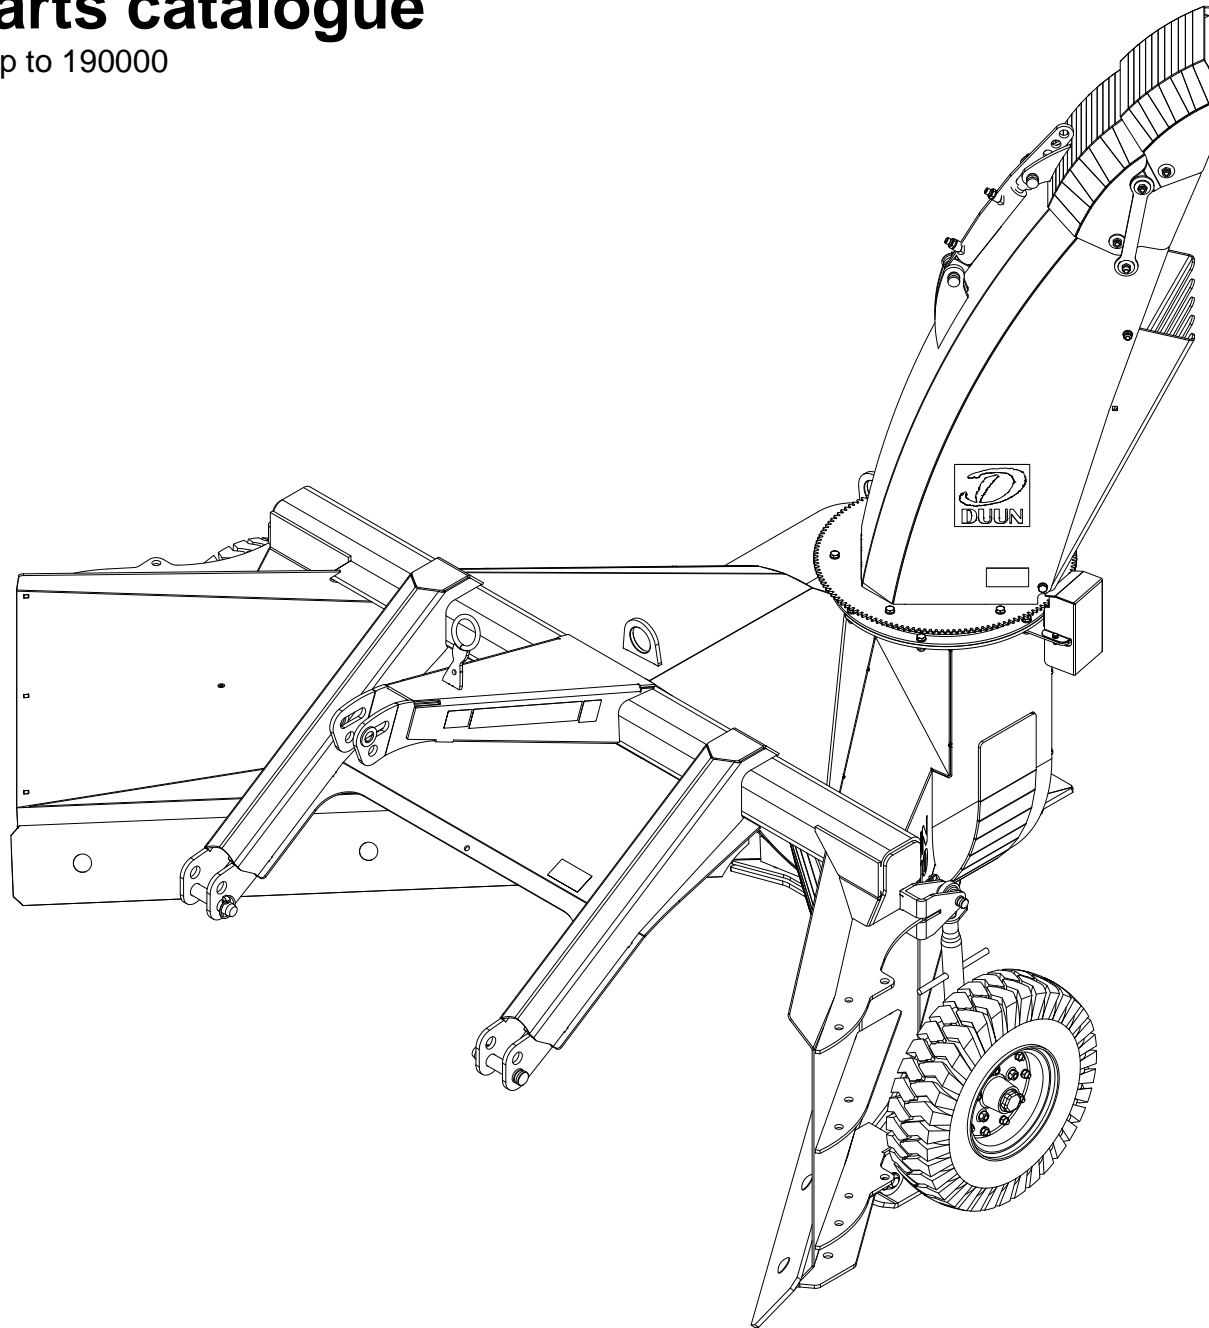

# VF240 Spare parts catalogue

Serial number: from 140033 | up to 190000

CONTENT.....	2
25148001   HULL .....	4
25148002   EJECTOR FAN.....	6
25148003   EJECTOR SPOUT .....	8
25148004   BREAKDOWN FLAP .....	10
25148005   CYLINDER EJECTOR SPOUT.....	12
25148006   STRUT EJECTOR SPOUT .....	14
25148007   SKID PAD .....	16
25148008   RIGHT SIDE EXTENSION 1,0M .....	18
25148009   RIGHT SIDE EXTENSION 1,6M .....	20
25148010   LEFT SIDE EXTENSION 1,0M .....	22
25148011   DOUBLE WEAR STEEL.....	24
25148012   REAR SKID PAD .....	26
25148013   WHEEL.....	28

Pos	Qty	Article no	Designation
1	1	12514001	Hull VF240
2	1	12514003	Wear steel, right 10x170x1570
3	1	12514004	Wear steel, left 10x170x1436
4	1	12514002	Wear steel fan housing 80 cm
5	10	2489175	Locking nut with flange M16 EIZn DIN 6926
6	10	2344491	Locking screw M16x45 EIZn 8.8 DIN 603
7	2	2556142	Locking pin Ø10x40
8	2	2551730	Drawbar bolt cat. 2 Ø28x95
9	2	2531078	Washer M16 EIZn DIN 125
10	2	2534078	Spring washer M16 EIZn DIN 127
11	2	2422485	Hexagon screw M16x30 EIZn 8.8 DIN 933
12	2	2533095	Washer Ø26/45x4
13	1	2935063	Sticker 68x40 CE
14	1	2935121	Sticker 45x309 Snow blower 540 rpm collection plate
16	1	2935088	Sticker 90x48 Risk of hand crushing
17	2	2935114	Sticker VF240 450x138