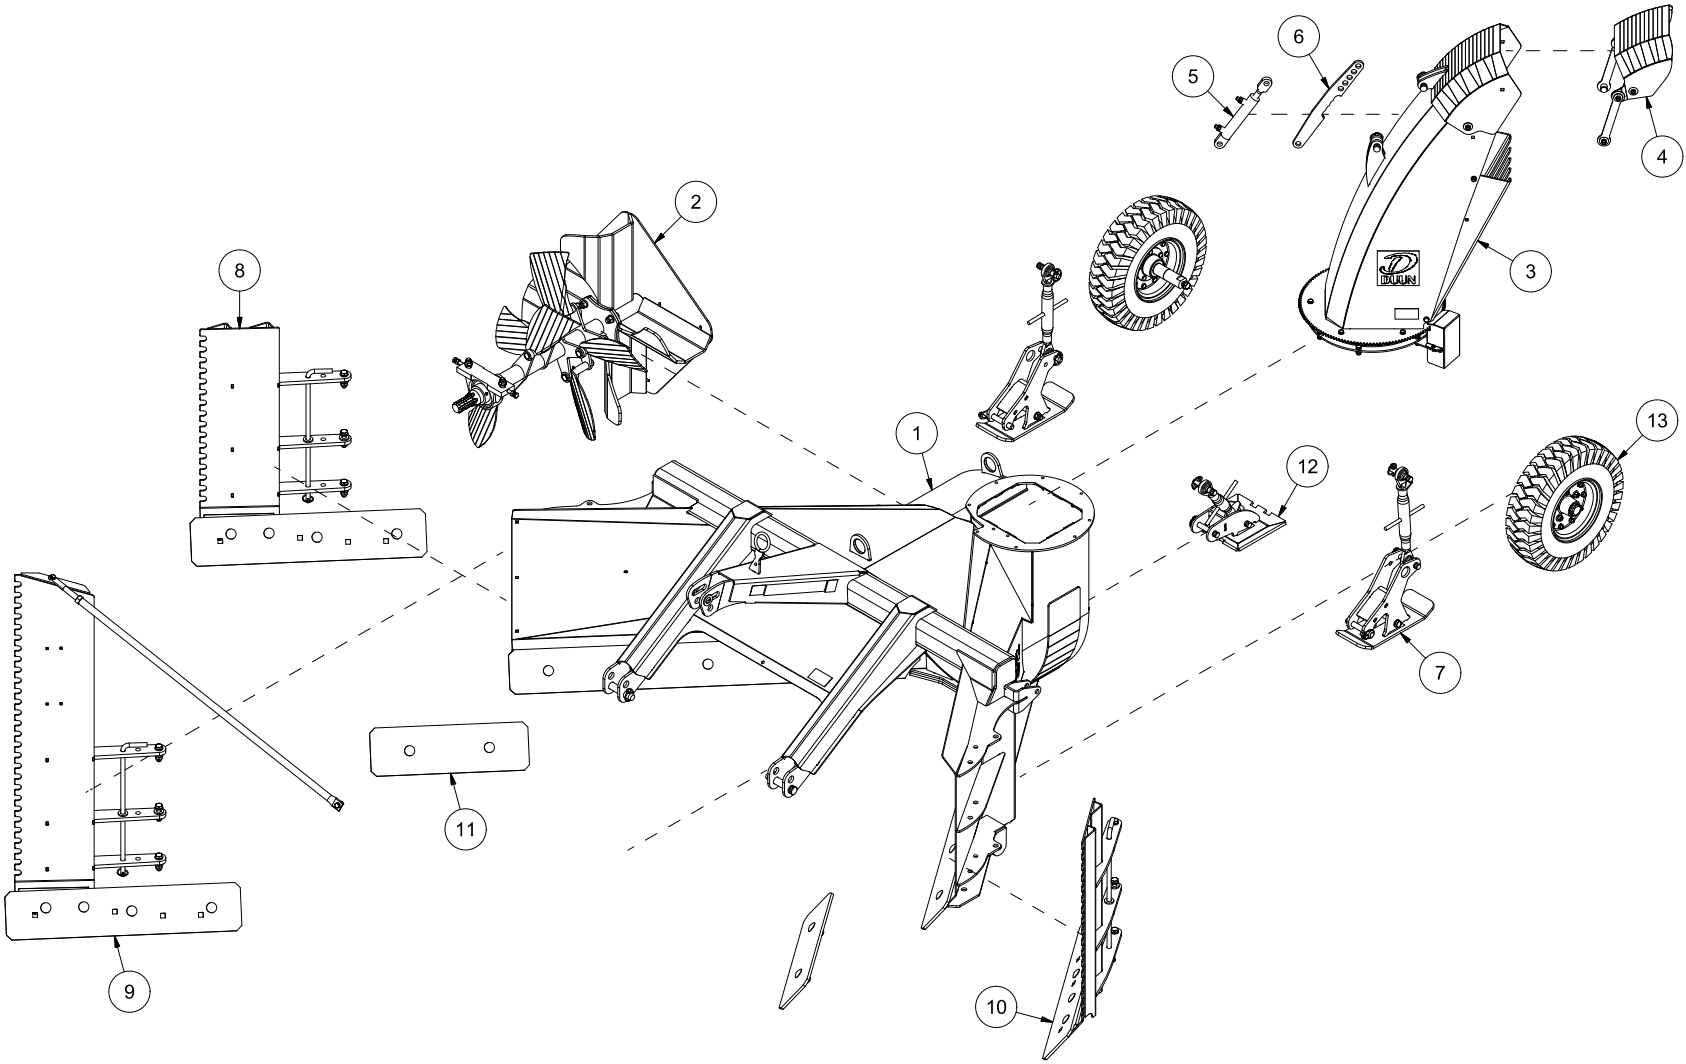

# VF240 Spare parts catalogue

Serial number: from 140033 | up to 190000

CONTENT.....	2
25148001   HULL .....	4
25148002   EJECTOR FAN.....	6
25148003   EJECTOR SPOUT .....	8
25148004   BREAKDOWN FLAP .....	10
25148005   CYLINDER EJECTOR SPOUT.....	12
25148006   STRUT EJECTOR SPOUT .....	14
25148007   SKID PAD .....	16
25148008   RIGHT SIDE EXTENSION 1,0M .....	18
25148009   RIGHT SIDE EXTENSION 1,6M .....	20
25148010   LEFT SIDE EXTENSION 1,0M .....	22
25148011   DOUBLE WEAR STEEL.....	24
25148012   REAR SKID PAD .....	26
25148013   WHEEL.....	28

Pos	Qty	Article no	Designation
1	1	12514001	Hull VF240
2	1	12514003	Wear steel, right 10x170x1570
3	1	12514004	Wear steel, left 10x170x1436
4	1	12514002	Wear steel fan housing 80 cm
5	10	2489175	Locking nut with flange M16 EIZn DIN 6926
6	10	2344491	Locking screw M16x45 EIZn 8.8 DIN 603
7	2	2556142	Locking pin Ø10x40
8	2	2551730	Drawbar bolt cat. 2 Ø28x95
9	2	2531078	Washer M16 EIZn DIN 125
10	2	2534078	Spring washer M16 EIZn DIN 127
11	2	2422485	Hexagon screw M16x30 EIZn 8.8 DIN 933
12	2	2533095	Washer Ø26/45x4
13	1	2935063	Sticker 68x40 CE
14	1	2935121	Sticker 45x309 Snow blower 540 rpm collection plate
16	1	2935088	Sticker 90x48 Risk of hand crushing
17	2	2935114	Sticker VF240 450x138

Pos	Qty	Article no	Designation
1	4	2344330	Locking screw M10x25 EIZn 8.8 DIN 603
2	4	1252039	Bearing washer
3	6	2533065	Body washer ø11/35x3
4	6	2483610	Locking nut M10 EIZn DIN 985
5	2	1252037	Strut for breakdown flap
6	2	2344335	Locking screw M10x45 EIZn 8.8 DIN 603
7	2	1252041	Bearing sleeve on spout
8	1	1252036	Breakdown flap 80 cm

Pos	Qty	Article no	Designation
1	2	1252133	Shaft pin for wheel
2	2	2941520	Wheel 6.00x9 10L Compl. w/rim
3	2	2531078	Washer M16 EIZn DIN 125
4	2	2534078	Spring washer M16 EIZn DIN 127
5	2	2422489	Hexagon screw M16x40 EIZn 8.8 DIN 933
6	2	2941621	Hub no. 21 without shaft pin